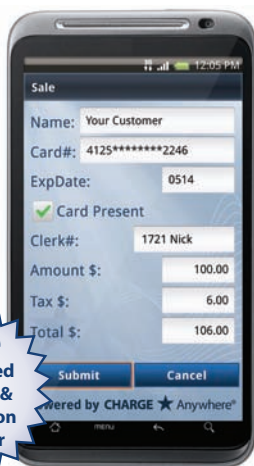

### CHARGE Anywhere® with your Android™ smartphone!

The complete CHARGE Anywhere solution includes:

- ✓ Award-winning PA DSS payment software
- ✓ Bluetooth® card reader and receipt printer
- ✓ Web based Transaction Manager with Virtual Terminal

#### Perfect For

- Retail
- Taxi / Limo
- Towing
- Contractors
- Delivery

**Free**  
Web-based  
Terminal &  
Transaction  
Manager

Payment Software for Android™

Bluetooth® Card Reader and Receipt Printer